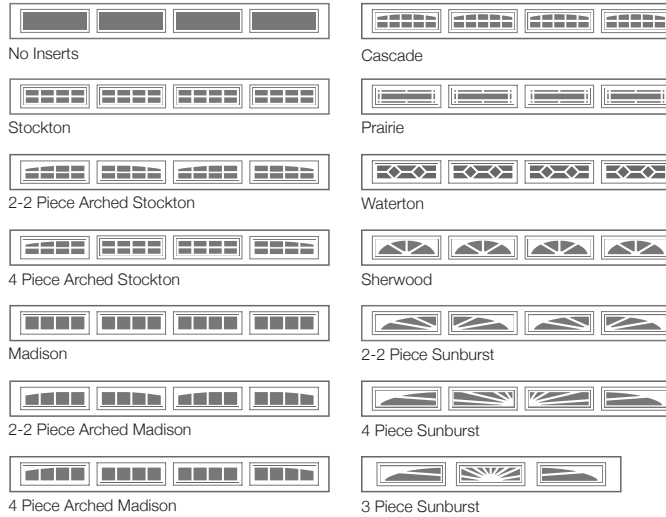

Shown in sandstone with optional plain glass and 4p sunburst window inserts.

4201 LONG RAISED PANEL

COLORS¹

¹ Refer to your local C.H.I. Dealer for exact color match.

WINDOW INSERTS

GLASS

SPECIFICATIONS

Insulation Type